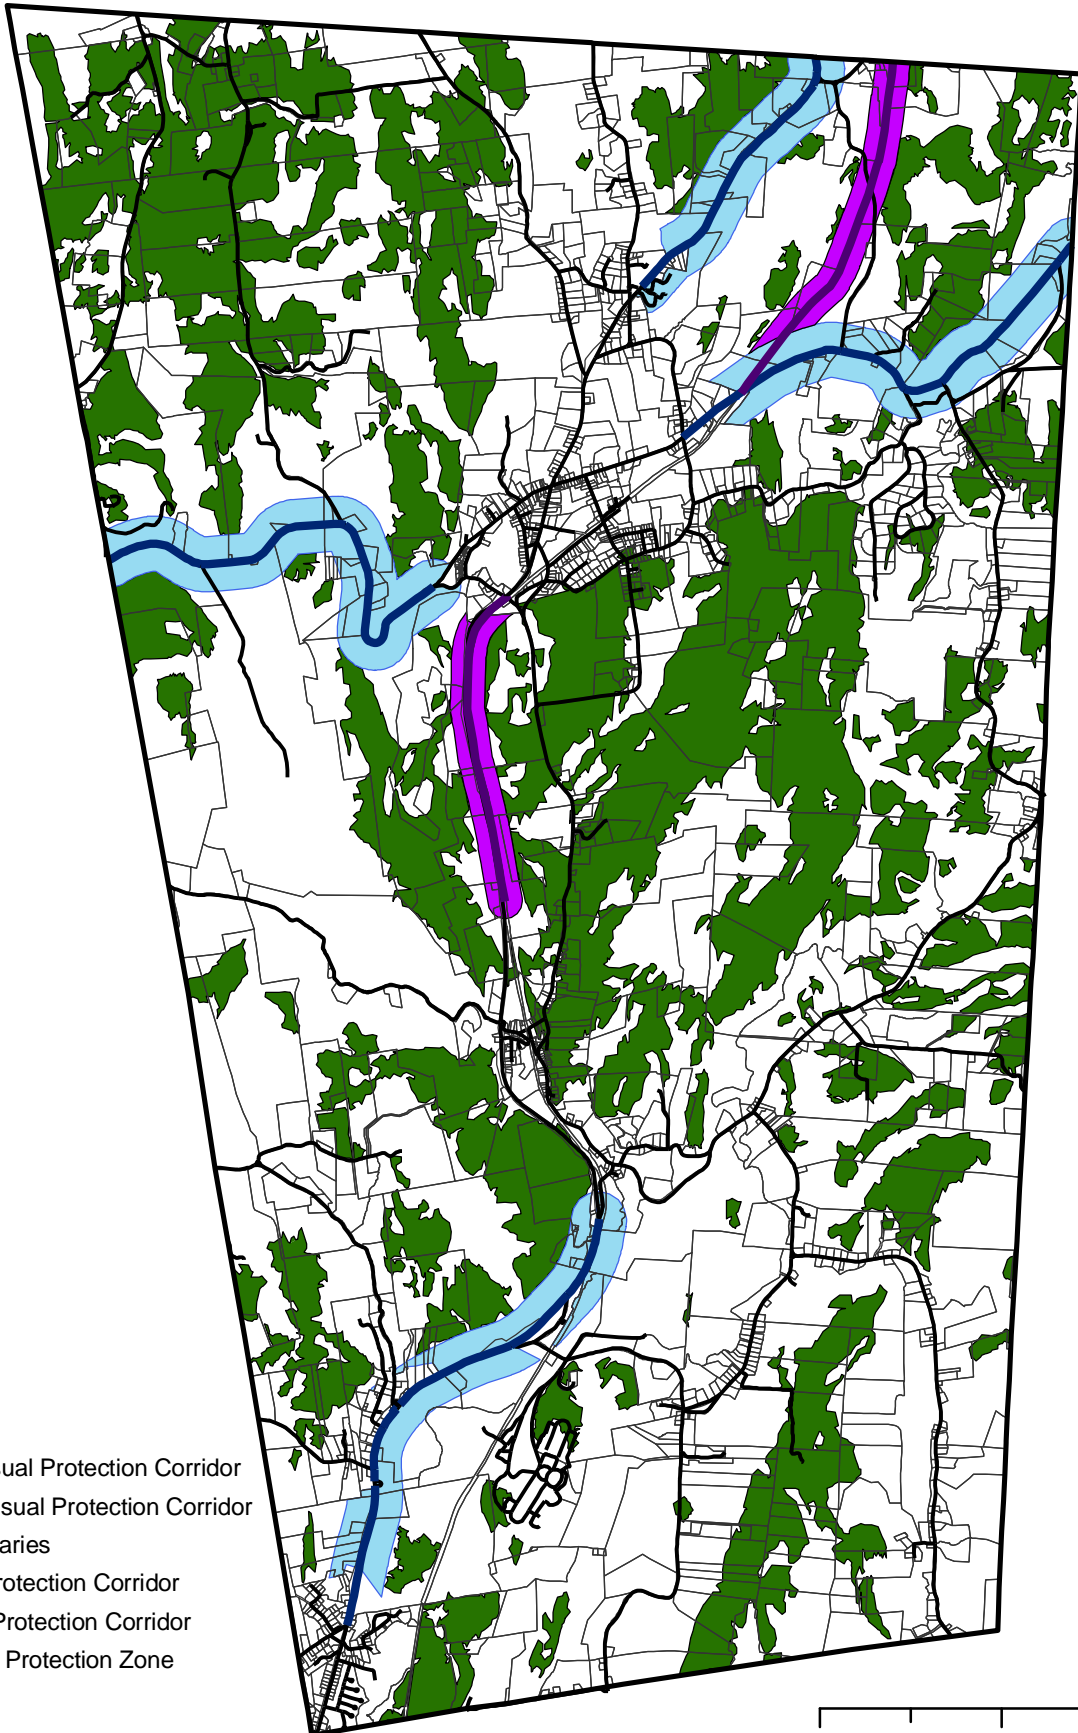

# Town of Amenia

### Legend

- Trails with Visual Protection Corridor
- Roads with Visual Protection Corridor
- Parcel Boundaries
- Trail Visual Protection Corridor
- Road Visual Protection Corridor
- Scenic Visual Protection Zone

0 0.5 1 2 Miles